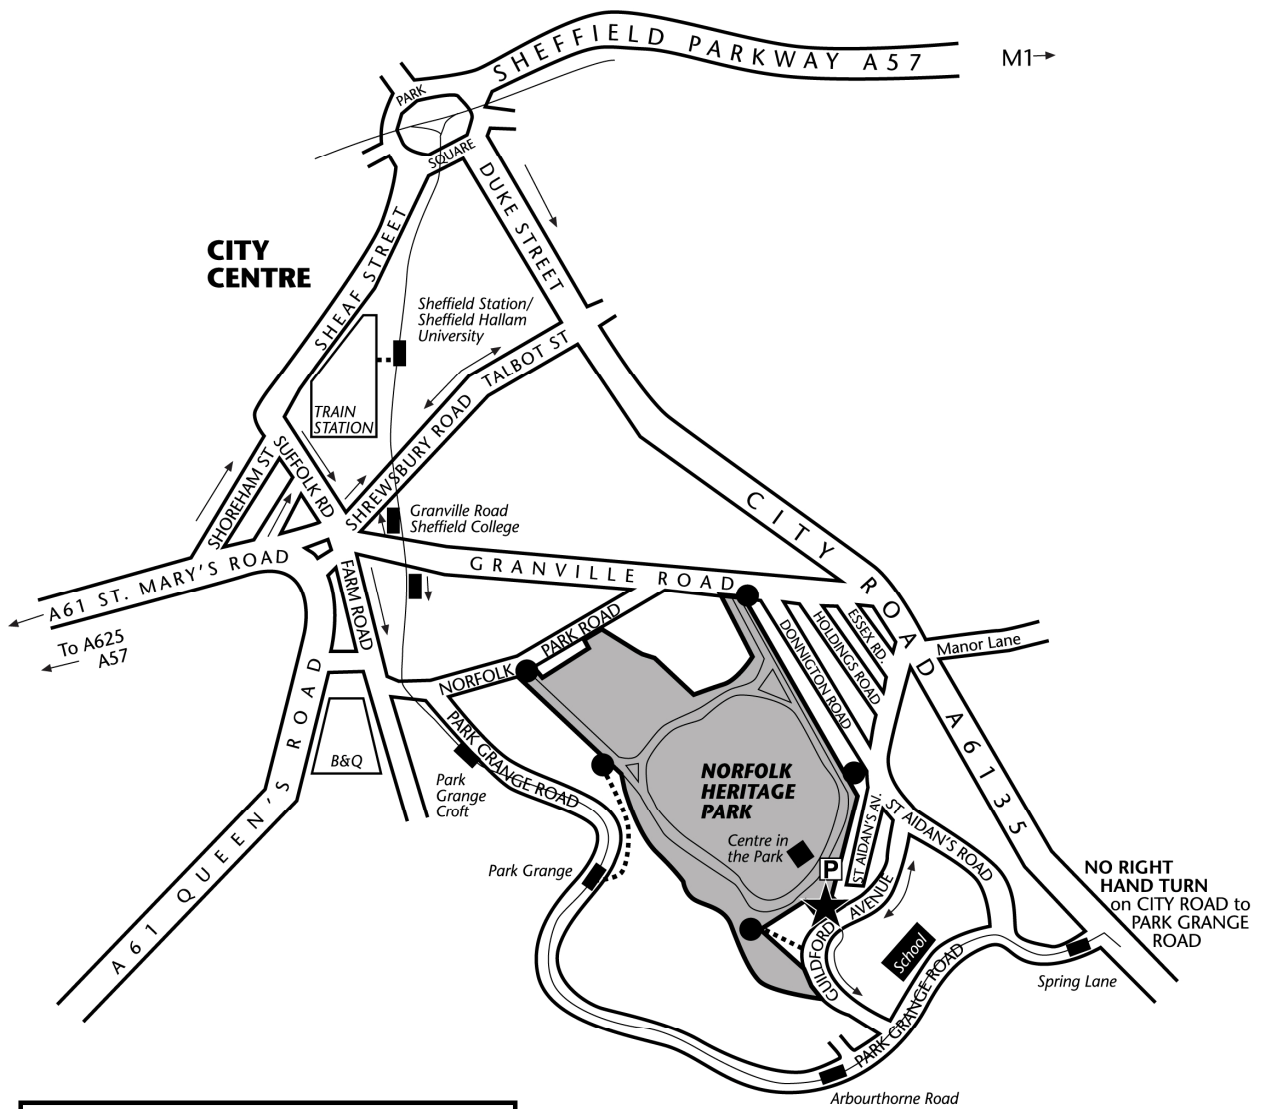

KEY TO MAP

- Norfolk Heritage Park
- The Centre In The Park
- Pedestrian Only Entrances
- Vehicle & Pedestrian Entrances
- Tram Route/Stops
- Direction Route of Tram
- Footpaths
- Cars Two-Way Road
- Cars One-Way Direction Shown
- Car Park

TRAMS
Nearest tram stop for Centre in the Park visitors: Arbourthorne Road

BUSES
21, 41, 95, 120, 7, 132, 50, 8 & 9.

For more travel information contact:
01709 515151